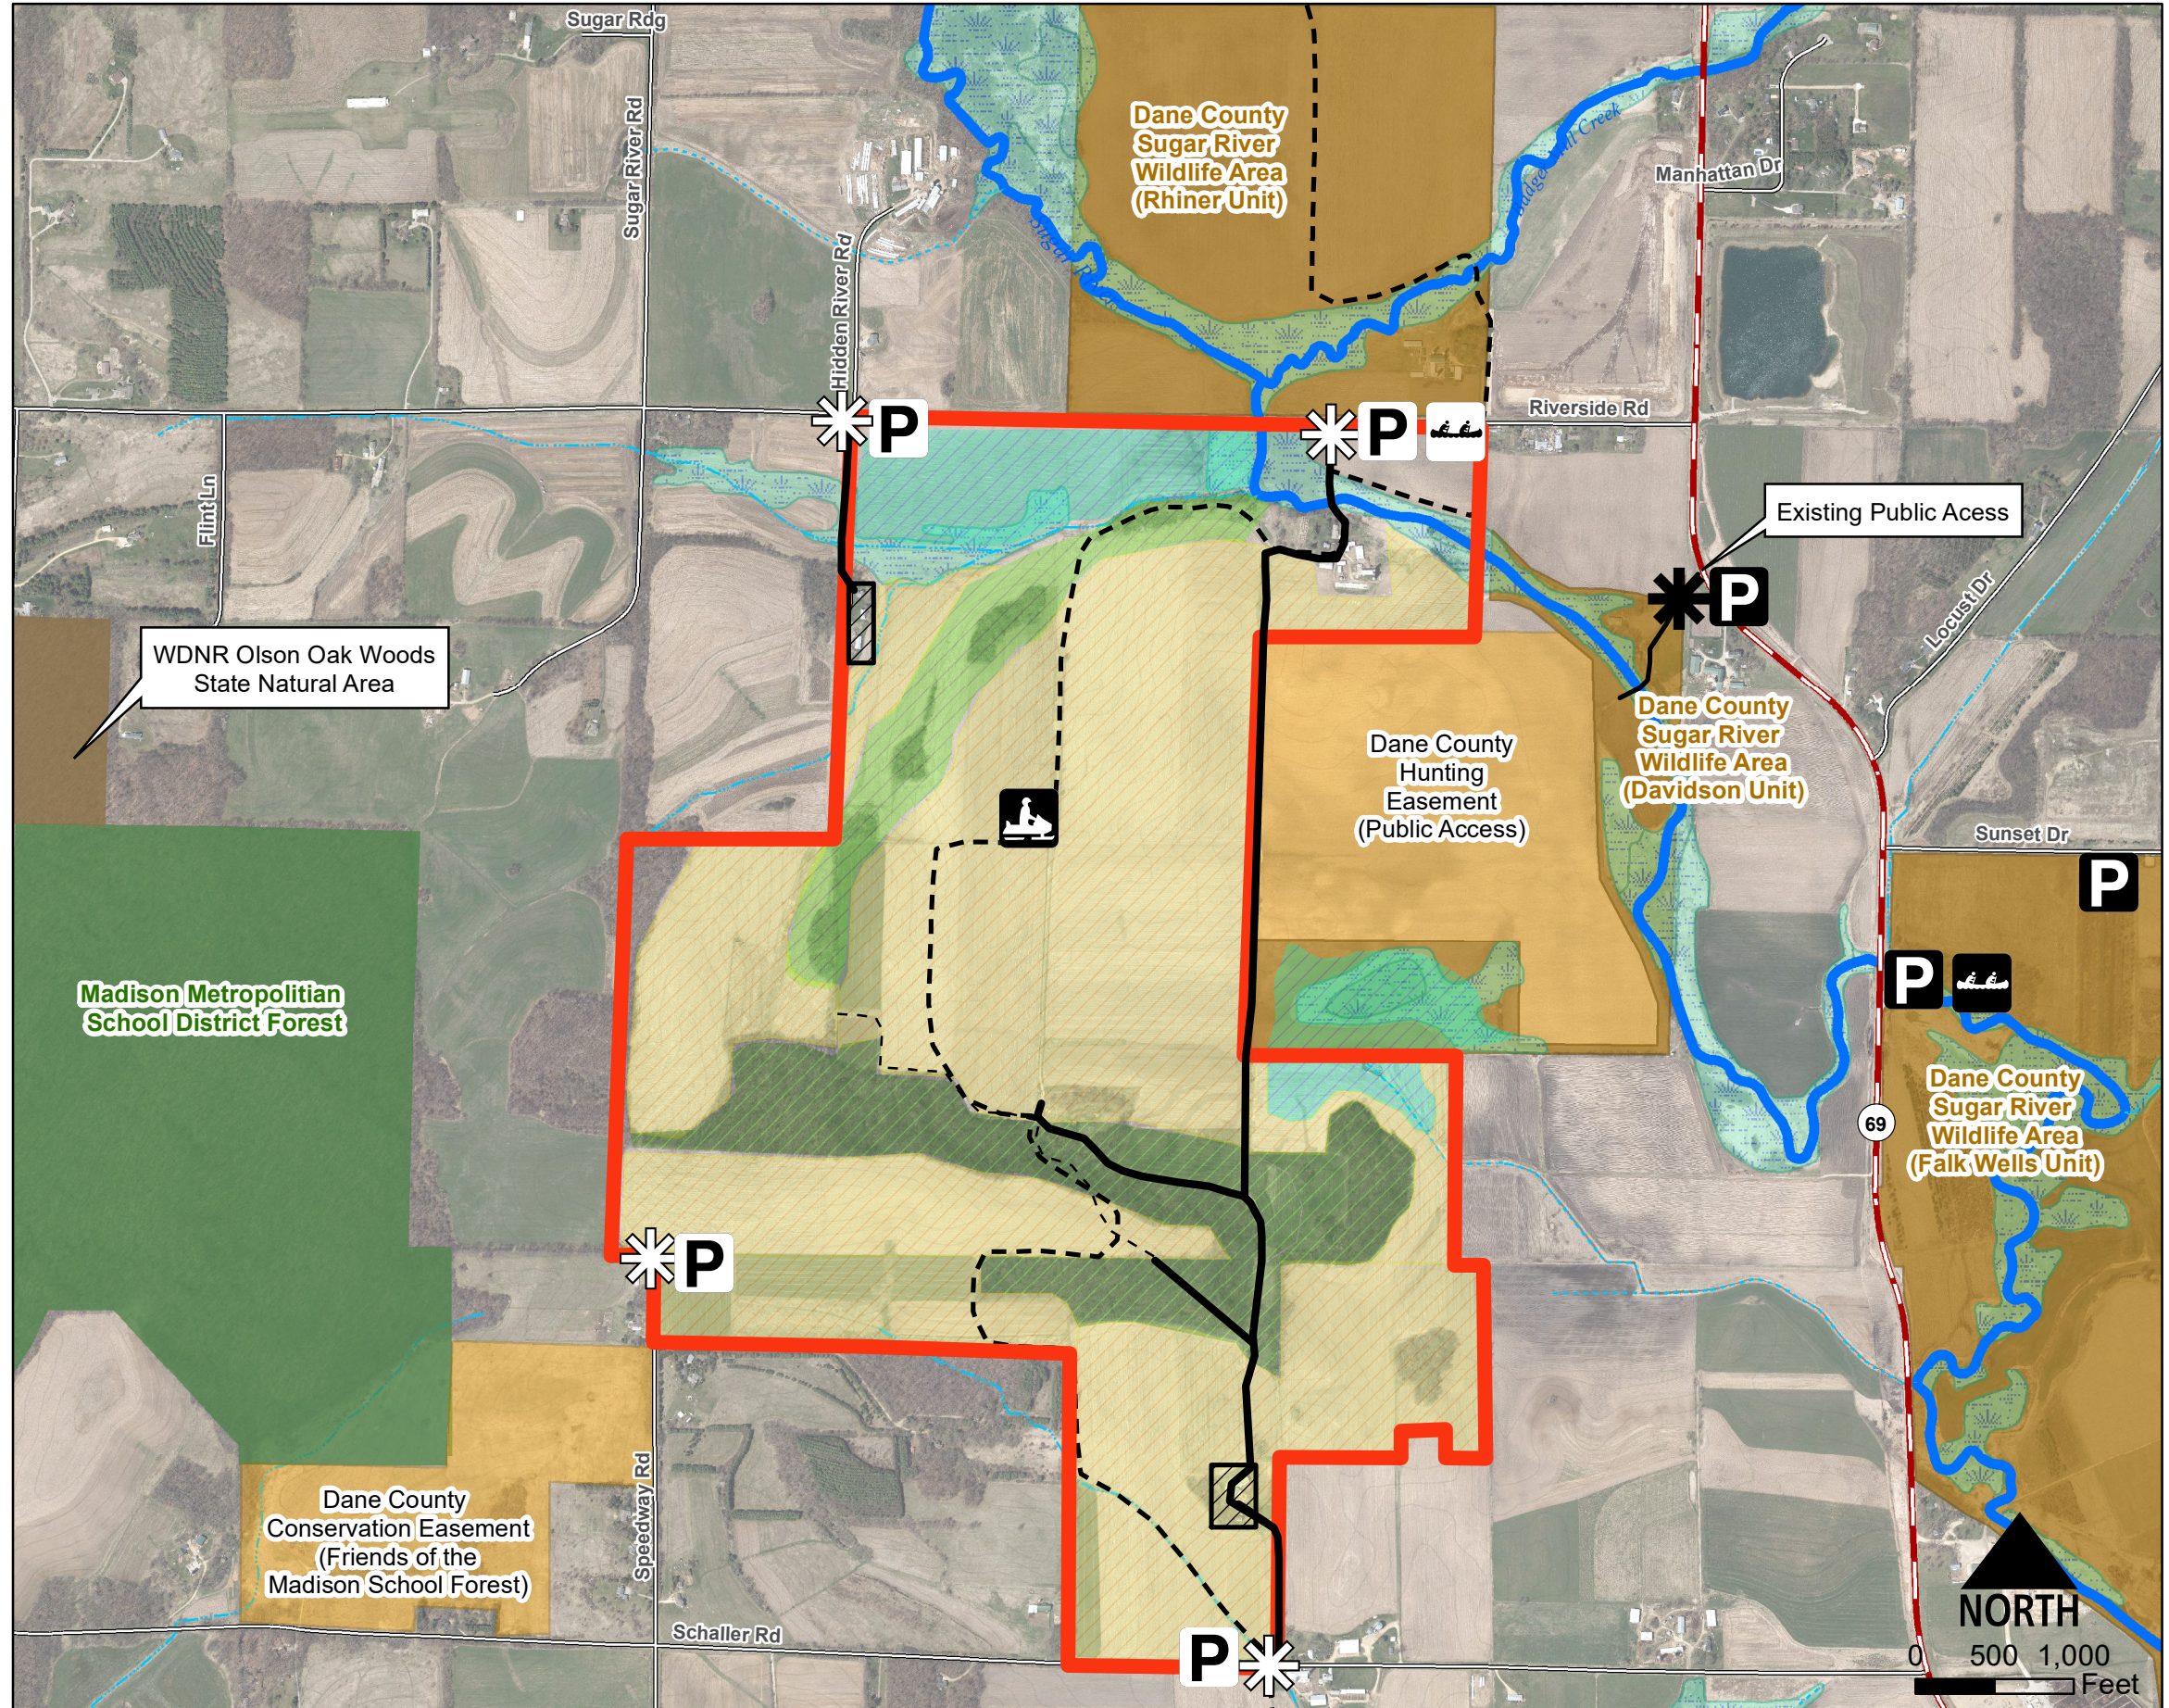

# Sugar River Wildlife Area Property Acquisition

Town of Verona & Town of Montrose: Duerst Family - approx. 625 acres

## Legend

-  Subject Parcel
- Existing Improvements**
-  Snowmobile Trail
-  Gravel Roads
- Potential Improvements**
-  Public Access
-  Parking Area
-  Canoe/Kayak Launch
-  Building Demo
- Future Landcover**
-  Prairie Restoration
-  Savanna Restoration
-  Wetland Restoration
-  Woodland Restoration

## Sugar River Wildlife Area Current Acreage: 725 acres